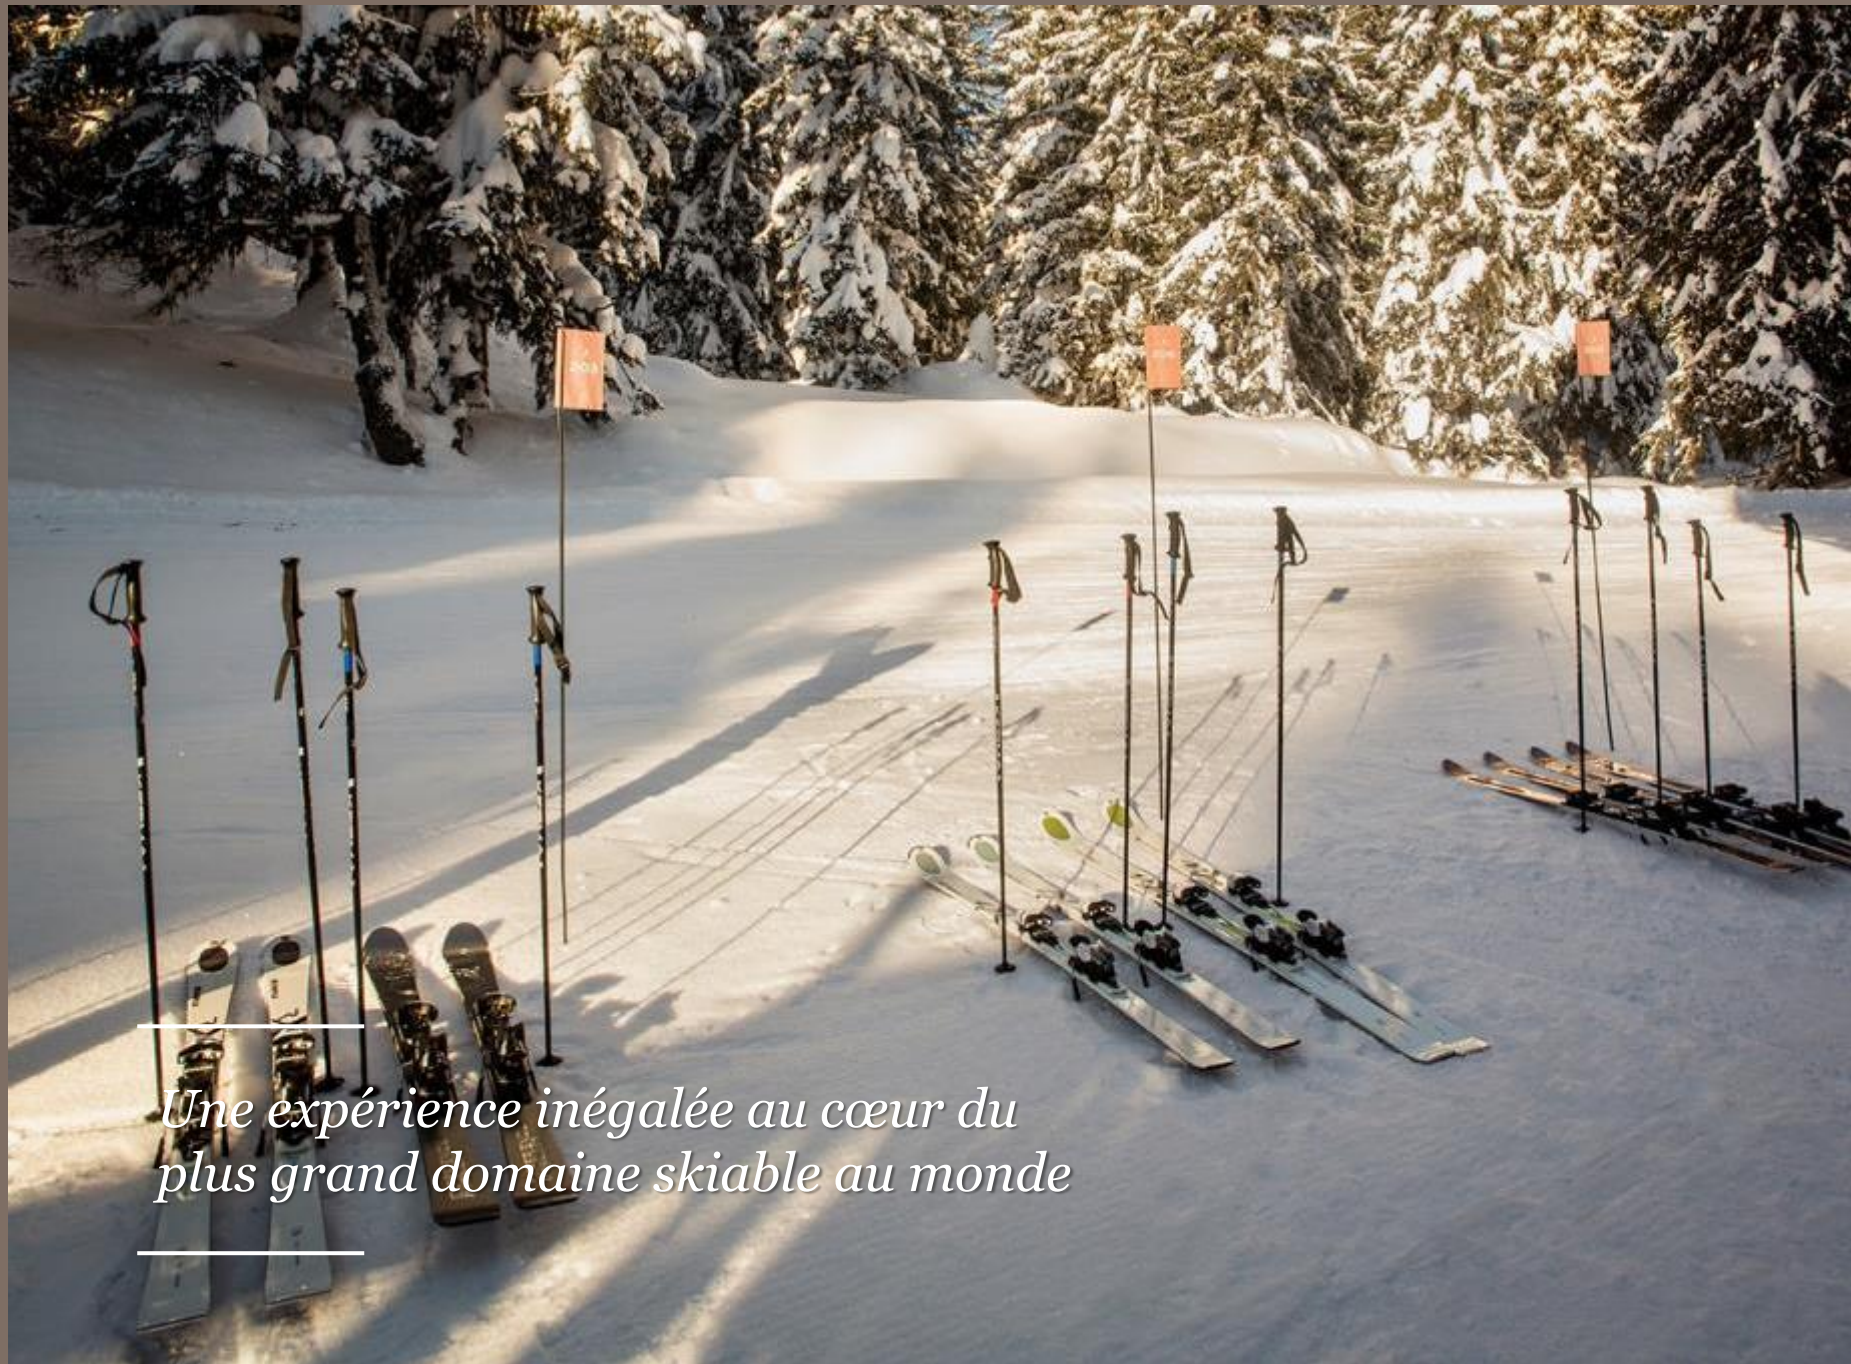

*Une splendide piscine  
avec Jacuzzi attendant*

*Un banya russe pour une escale  
relaxante au retour des pistes*

A vibrant, modern children's playroom. The room features a white rocking horse in the foreground, a central white table with colorful chairs, and a white slide in the background. The walls are decorated with purple and red accents, and the ceiling has recessed lighting. A child is sitting at the table, and another is on the slide. The room is filled with toys and furniture, creating a playful and inviting atmosphere.

*Le Carrousel  
kids' club*

*Le Paddock  
teens' club*

*Une expérience inégalée au cœur du  
plus grand domaine skiable au monde*

CHEVAL BLANC  
COURCHEVEL

*Des expériences ciselées sur mesure pour  
partir à la découverte des secrets alpins*